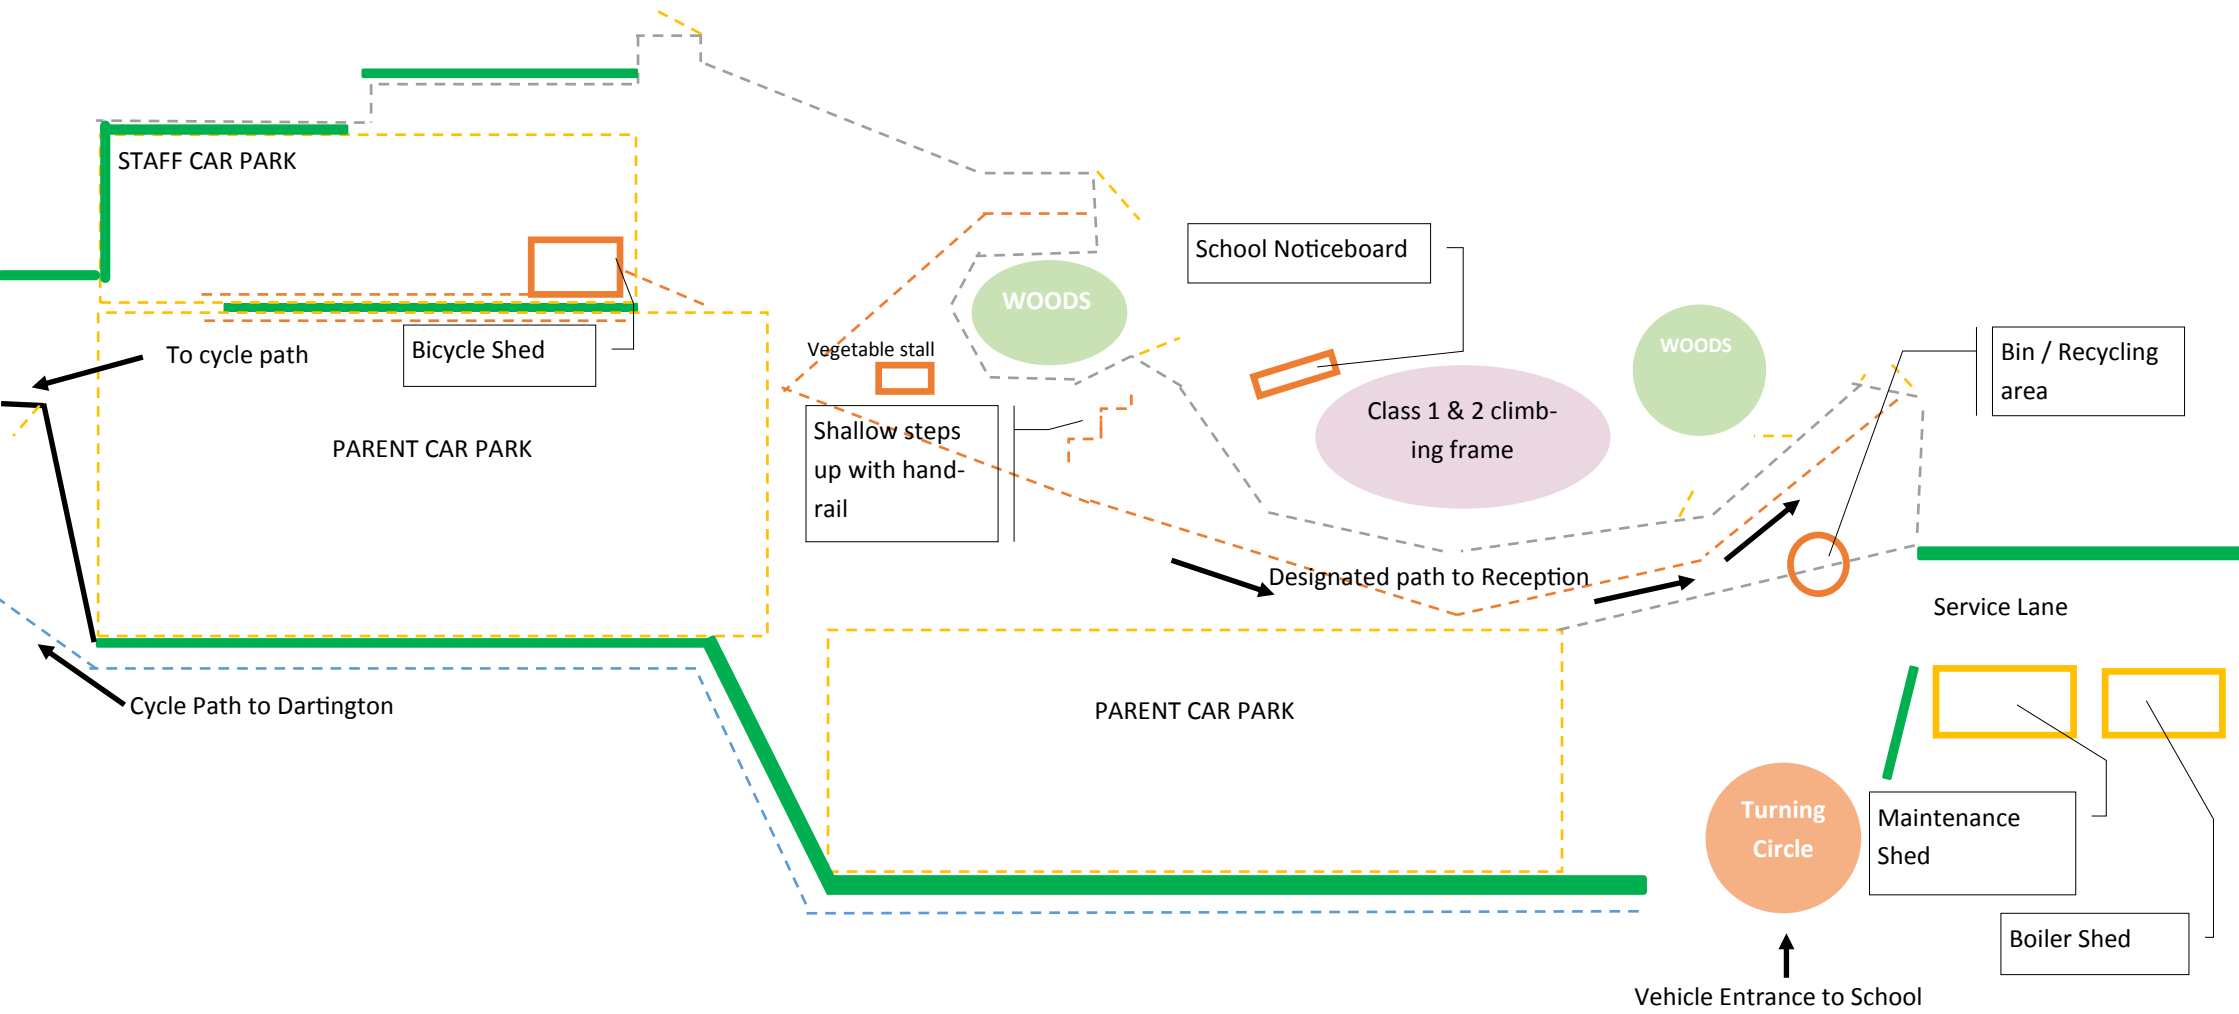

SOUTH DEVON STEINER SCHOOL
FORMAL SCHOOL PERIMETER & SITE PLAN
NOVEMBER 2017 (NOT TO SCALE)

School boundary
 Gate

PARENT CAR PARKING

Route to Lower School
 at nominated times

Main Route to
 Reception

A385

SOUTH DEVON STEINER SCHOOL

SITE PLAN 2—PERIPHERAL AREAS

- - - - Cycle Path
- . - . - . Designated Footpath
- - - - Formal school boundary

(NOT TO SCALE) November 2017