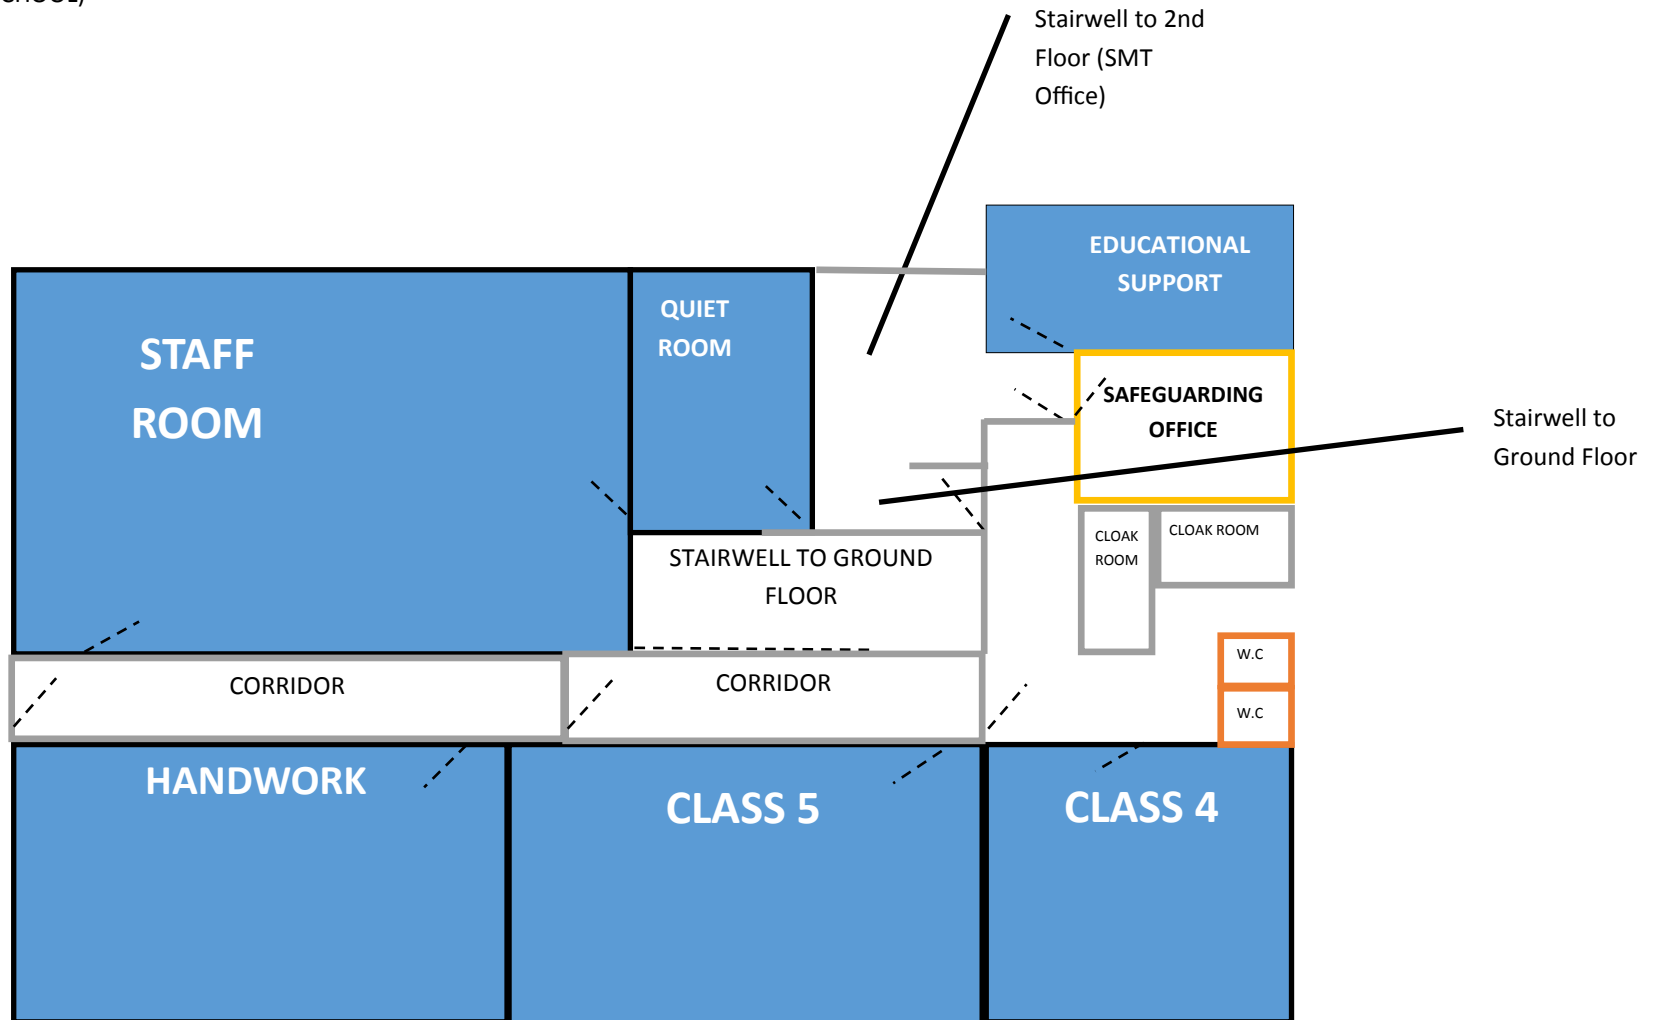

# SOUTH DEVON STEINER SCHOOL

GROUND FLOOR

HOOD BARN (UPPER SCHOOL)

Fire Assembly Point:  
Upper Tarmac

# SOUTH DEVON STEINER SCHOOL

FIRST FLOOR

HOOD BARN (UPPER SCHOOL)

FIRST FLOOR

HOOD MANOR (LOWER SCHOOL)

GROUND FLOOR

HOOD MANOR (LOWER SCHOOL)

GREENWOOD BUILDING (MIDDLE SCHOOL)

FIRST FLOOR

(NOT TO SCALE)

STAIRWELL TO MEZZANINE  
AND ARCHIVE STORAGE

GREENWOOD BUILDING (MIDDLE SCHOOL)

GROUND FLOOR

(NOT TO SCALE)

ENTRANCE TO  
GREENWOOD  
BUILDING

EARLY CHILDHOOD DEPARTMENT  
(KINDERGARTEN)  
GROUND FLOOR ONLY  
(NOT TO SCALE)