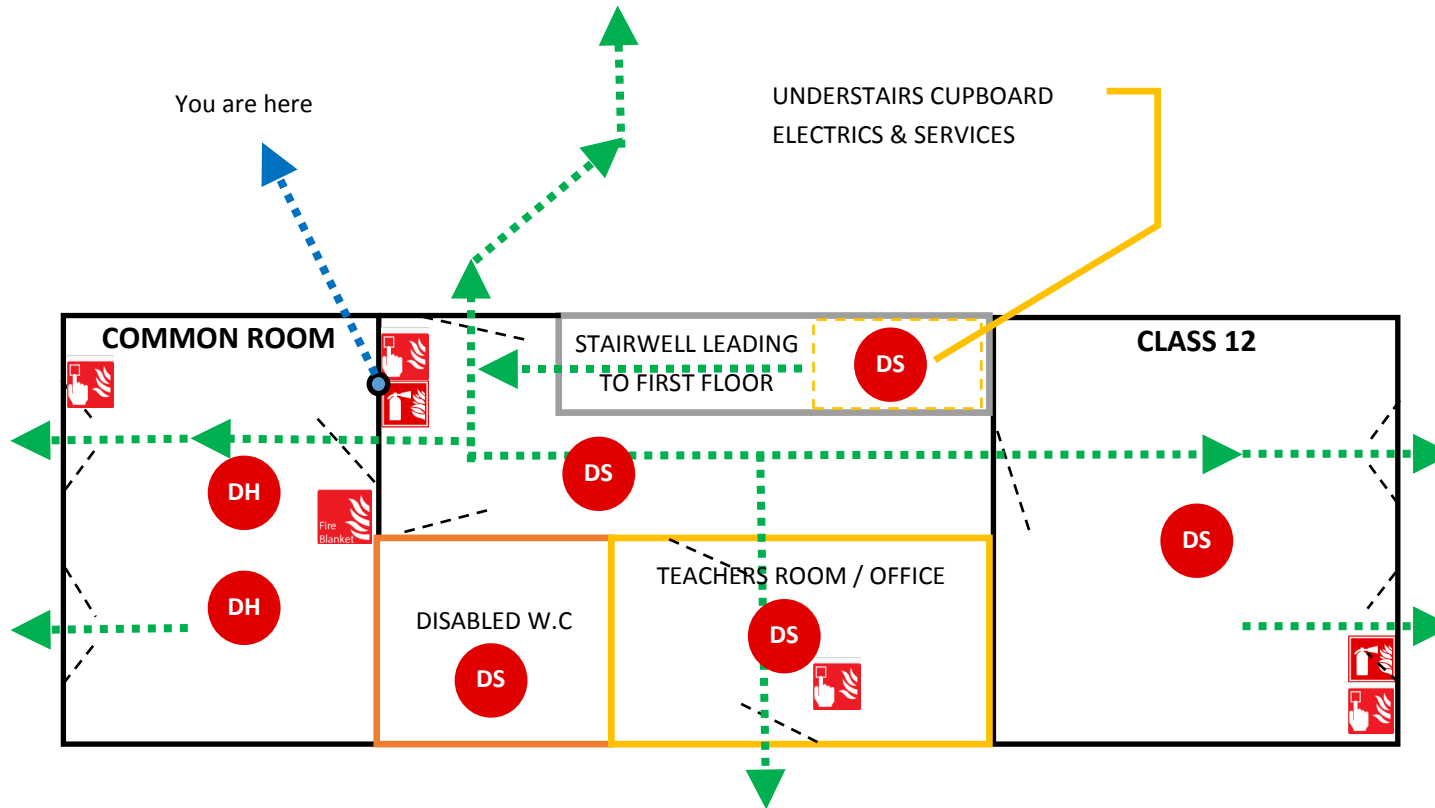

# SOUTH DEVON STEINER SCHOOL

GROUND FLOOR

HOOD BARN (UPPER SCHOOL)

Fire Assembly Point:  
Upper Tarmac

# SOUTH DEVON STEINER SCHOOL

FIRST FLOOR

HOOD BARN (UPPER SCHOOL)

FIRST FLOOR

HOOD MANOR (LOWER SCHOOL)

GROUND FLOOR

HOOD MANOR (LOWER SCHOOL)

GREENWOOD BUILDING (MIDDLE SCHOOL)

FIRST FLOOR

(NOT TO SCALE)

STAIRWELL TO MEZZANINE  
AND ARCHIVE STORAGE

GREENWOOD BUILDING (MIDDLE SCHOOL)

GROUND FLOOR

(NOT TO SCALE)

ENTRANCE TO  
GREENWOOD  
BUILDING

EARLY CHILDHOOD DEPARTMENT  
(KINDERGARTEN)  
GROUND FLOOR ONLY  
(NOT TO SCALE)