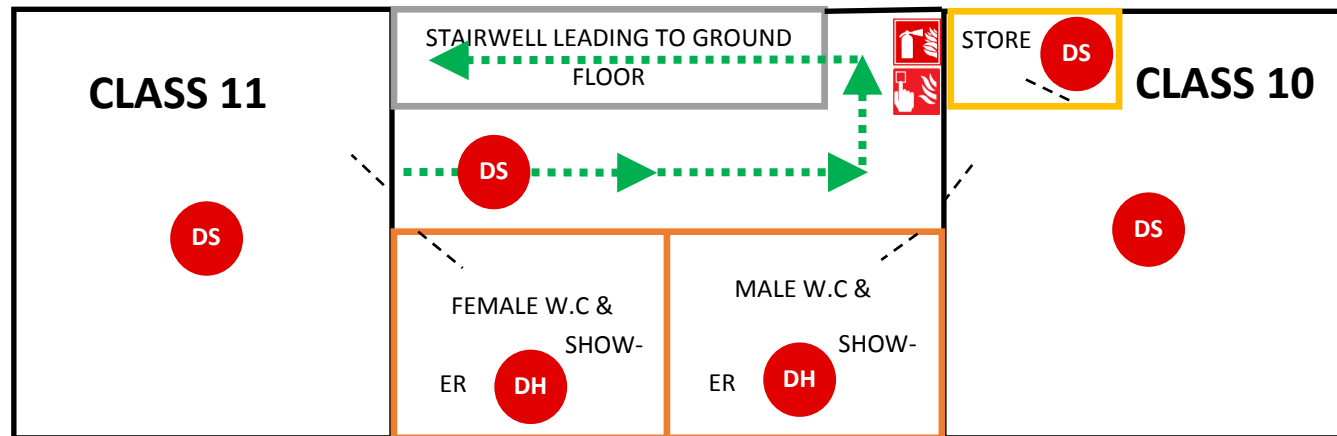

# SOUTH DEVON STEINER SCHOOL

GROUND FLOOR

HOOD BARN (UPPER SCHOOL)

Fire Assembly Point:  
Upper Tarmac

# SOUTH DEVON STEINER SCHOOL

FIRST FLOOR

HOOD BARN (UPPER SCHOOL)

FIRST FLOOR

HOOD MANOR (LOWER SCHOOL)

GROUND FLOOR

HOOD MANOR (LOWER SCHOOL)

GREENWOOD BUILDING (MIDDLE SCHOOL)

FIRST FLOOR

(NOT TO SCALE)

STAIRWELL TO MEZZANINE  
AND ARCHIVE STORAGE

GREENWOOD BUILDING (MIDDLE SCHOOL)

GROUND FLOOR

(NOT TO SCALE)

ENTRANCE TO  
GREENWOOD  
BUILDING

EARLY CHILDHOOD DEPARTMENT  
(KINDERGARTEN)  
GROUND FLOOR ONLY  
(NOT TO SCALE)