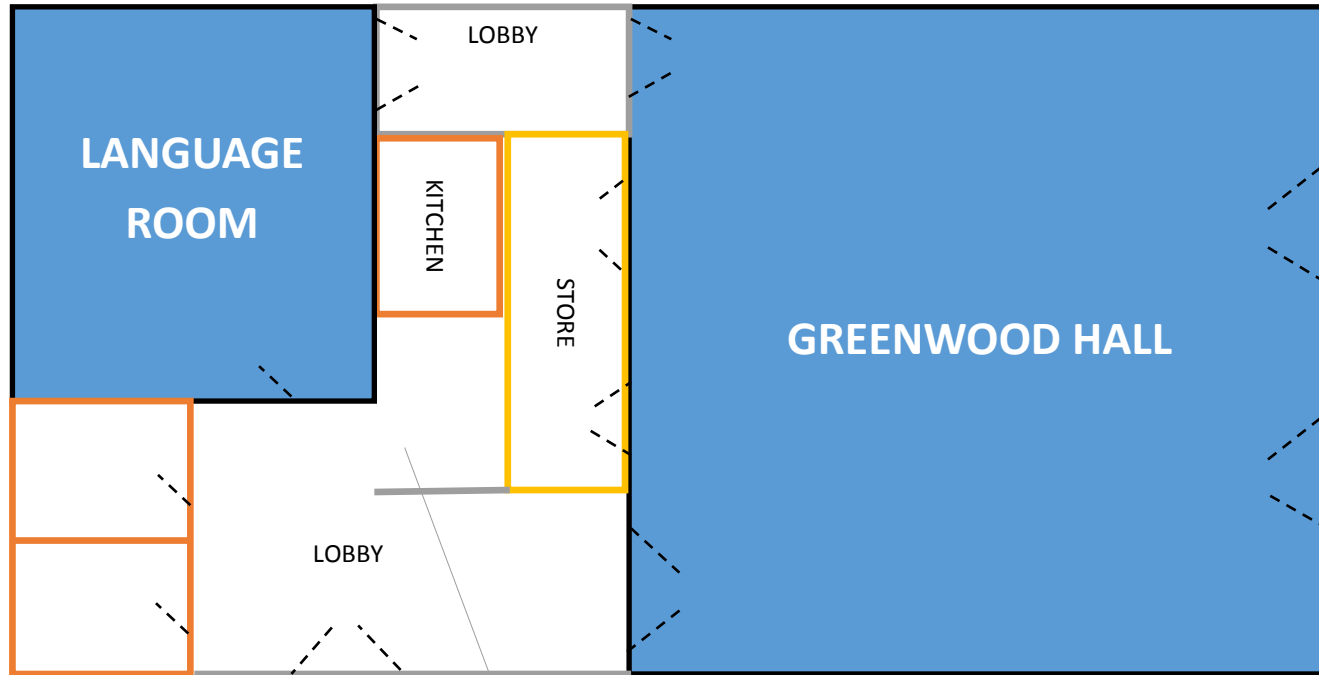

# SOUTH DEVON STEINER SCHOOL

GROUND FLOOR

HOOD BARN (UPPER SCHOOL)

Fire Assembly Point:  
Upper Tarmac

# SOUTH DEVON STEINER SCHOOL

FIRST FLOOR

HOOD BARN (UPPER SCHOOL)

FIRST FLOOR

HOOD MANOR (LOWER SCHOOL)

GROUND FLOOR

HOOD MANOR (LOWER SCHOOL)

GREENWOOD BUILDING (MIDDLE SCHOOL)

FIRST FLOOR

(NOT TO SCALE)

STAIRWELL TO MEZZANINE  
AND ARCHIVE STORAGE

GREENWOOD BUILDING (MIDDLE SCHOOL)

GROUND FLOOR

(NOT TO SCALE)

ENTRANCE TO  
GREENWOOD  
BUILDING

EARLY CHILDHOOD DEPARTMENT  
(KINDERGARTEN)  
GROUND FLOOR ONLY  
(NOT TO SCALE)