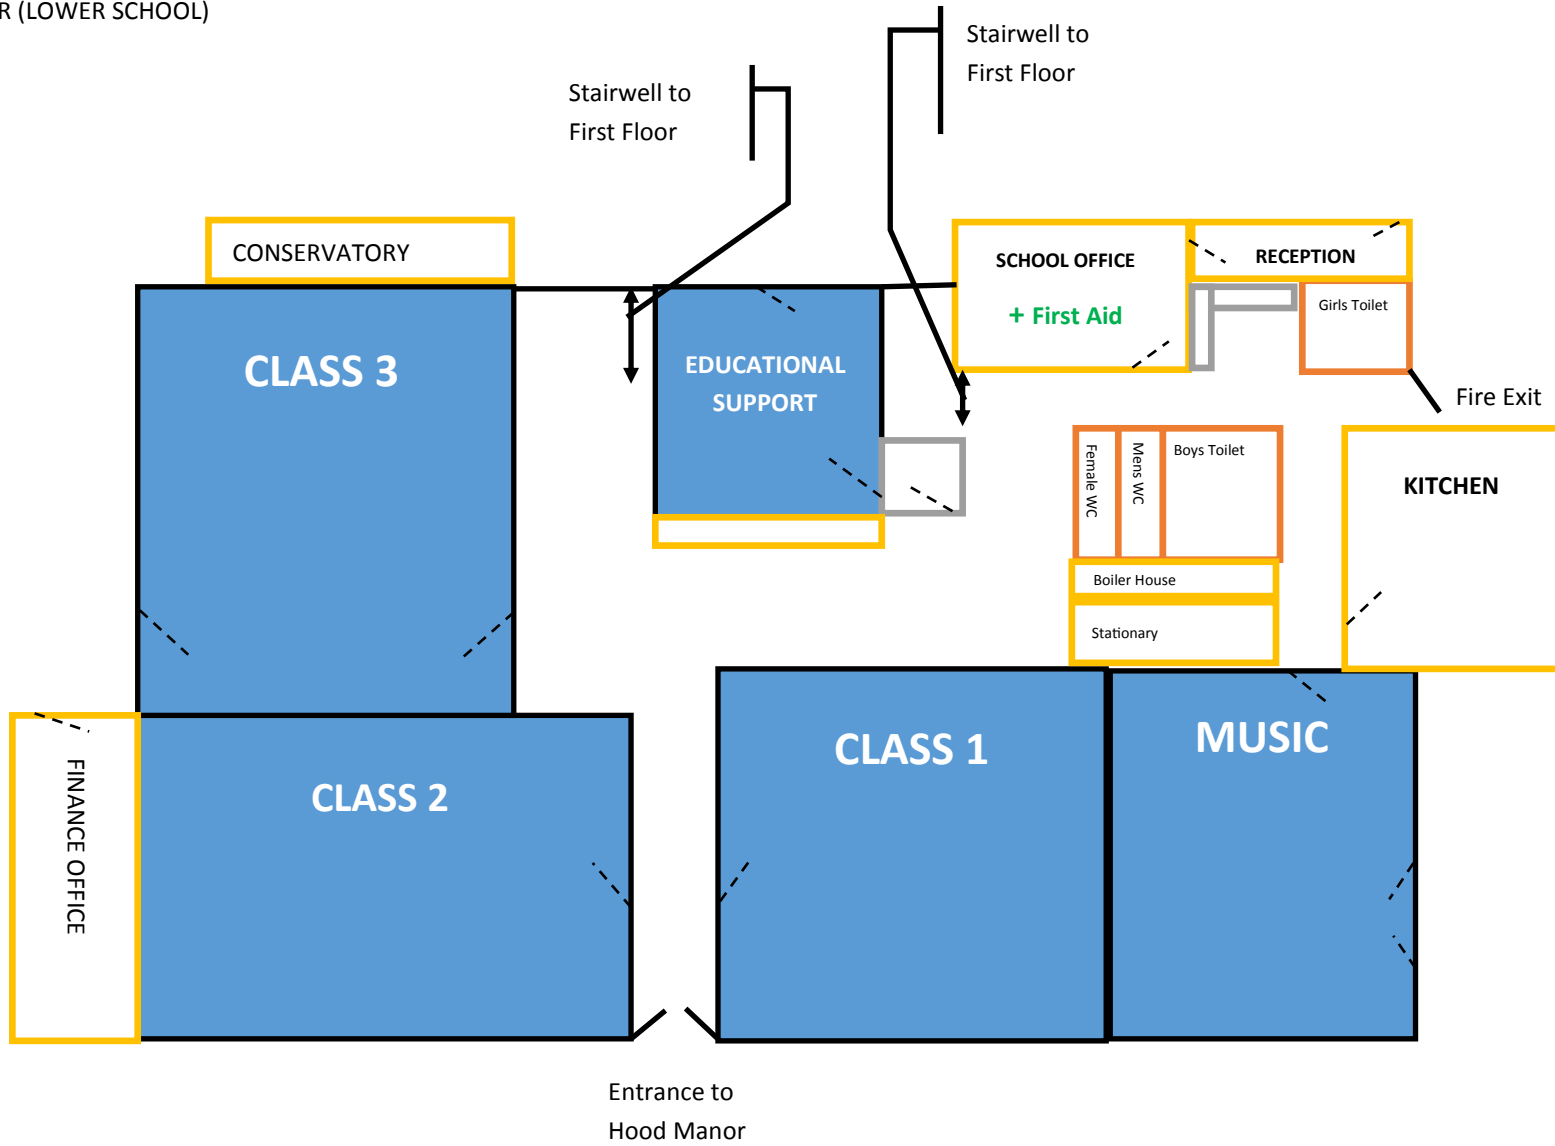

# SOUTH DEVON STEINER SCHOOL

GROUND FLOOR

HOOD BARN (UPPER SCHOOL)

Fire Assembly Point:  
Upper Tarmac

# SOUTH DEVON STEINER SCHOOL

FIRST FLOOR

HOOD BARN (UPPER SCHOOL)

FIRST FLOOR

HOOD MANOR (LOWER SCHOOL)

GROUND FLOOR

HOOD MANOR (LOWER SCHOOL)

GREENWOOD BUILDING (MIDDLE SCHOOL)

FIRST FLOOR

(NOT TO SCALE)

STAIRWELL TO MEZZANINE  
AND ARCHIVE STORAGE

GREENWOOD BUILDING (MIDDLE SCHOOL)

GROUND FLOOR

(NOT TO SCALE)

ENTRANCE TO  
GREENWOOD  
BUILDING

EARLY CHILDHOOD DEPARTMENT  
(KINDERGARTEN)  
GROUND FLOOR ONLY  
(NOT TO SCALE)